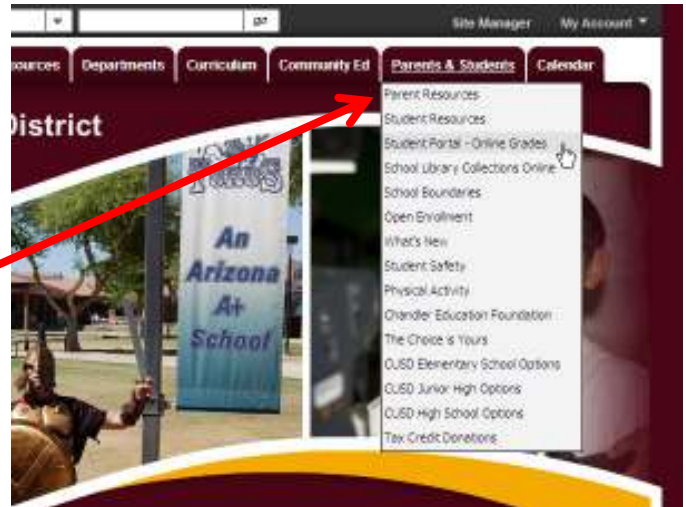

Chandler Unified School District

Infinite Campus (IC) **Student Portal** Grades 1st - 6th

What is it?

It is a logon website "Portal" where you, the student, can access your grade and class attendance. This will help you increase communication with your teachers.

What do you need to do to start using the Infinite Campus (IC) Student Portal?

You will need to activate your account. You can logon anywhere you have Internet access (at home, in a school or through your Smartphone). The activation is easy, but you'll need to follow these directions.

NOTE: You may find it helpful to print these directions now.

How to access:

Go to the Chandler Unified School District homepage: <http://www.cusd80.com>

- Click on the Parents & Students Tab
- Choose Student Portal-Online Grades
- Click on the Infinite Campus Portal icon

OR

Use this friendly URL:

<http://www.cusd80.com/studentportal>

The **Infinite Campus Portal Homepage** appears where you will enter your unique username and password.

Do **not** choose the options under *First time using Campus Portal?* As a student, **you already have a Campus Portal account.**

Firsttime using Campus Portal?

~~If you have been assigned a Campus Portal Activation Key, [click here](#)~~
~~If you do not have an Activation Key, [click here](#)~~

For your **User Name**, enter:
Capital "S" plus your **student number**
Example: S78788

For your **temporary password**, enter:
Capital "S" plus your **student number** plus
your **birthdate** (MMDDYY)

Example: S78788051898

Capital "S"   Student number   Birthdate (MMDDYY)

Already have a Campus Portal account?

User Name

S78788

Password

.....

(S78788051898)

Log In

[Problems logging in?](#)